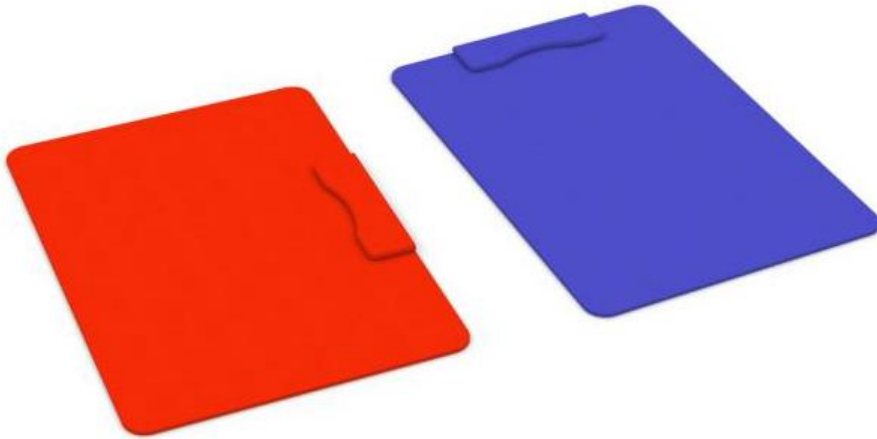

08 Office Magnet

This group of products is mostly found being used in offices as stationery

There are kinds of decorative magnets for office. The office magnets like memo fridge magnets and round whiteboard magnets feature smaller size (mostly), more colorful or shining finish, more decorative.

PRODUCT INFORMATION

- 1) Used on whiteboards, fridges and memo-boards for attaching notes, messages, documents or paper in offices, classrooms, homes or factories.
- 2) Different strength, coating or colors can be offered. .
- 3) Retail blister package is possible.

Ferrite flat pot magnet with clip

Item No.	D	H	L1	L2	T1	T2	Force			Weight
	mm	mm	mm	mm	mm	mm	Kg	N	Lbs	g
RBF36C-S	36	40	25	20	23.5	6.6	7	66	15	40

Ferrite flat pot magnet with clip in different colors

Item No.	D	H	L1	L2	T1	T2	Force			Weight	color
	mm	mm	mm	mm	mm	mm	Kg	N	Lbs	g	
RBFB36C-B	36	40	25	20	23.5	6.6	7	66	15	40	Black
RBFB36C-W	36	40	25	20	23.5	6.6	7	66	15	40	White
RBFB36C-R	36	40	25	20	23.5	6.6	7	66	15	40	Red
RBFB36C-Y	36	40	25	20	23.5	6.6	7	66	15	40	Yellow
RBFB36C-G	36	40	25	20	23.5	6.6	7	66	15	40	Green
RBFB36C-BL	36	40	25	20	23.5	6.6	7	66	15	40	Blue

NdFeB magnetic document holder

Item No.	Size	Orientation	Color
MG-3501BLH	A4	Landscape	Blue
MG-2501BH	A4	Landscape	Black
MG-3501BLV	A4	Portrait	Blue
MG-2501BV	A4	Portrait	Black

Note: Other colors are available upon request