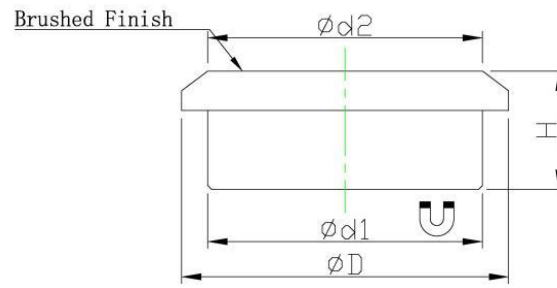

NdFeB memo magnet with brushed finish