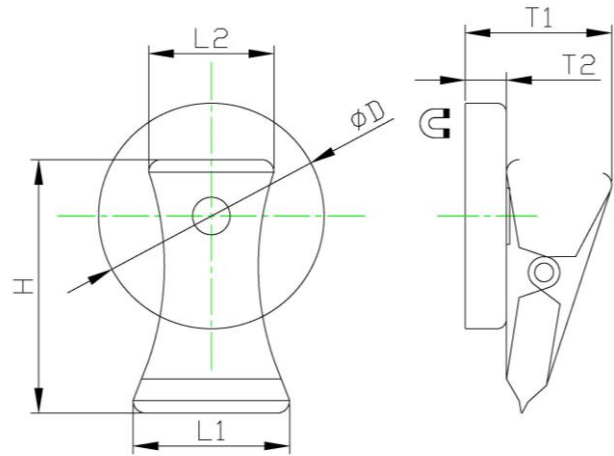

Item No.	D	H	d	Force			weight
	mm	mm	mm	Kg	N	Lbs	g
M-D12SEAL	12	16	8	1	10	2	9.5
M-D16SEAL	16	16	10	2	20	4	16
M-D20SEAL	20	25	12	4	40	9	33

NdFeB memo magnet with plastic case

Item No.	D	H	d	Force			weight
	mm	mm	mm	Kg	N	Lbs	g
PC12SEAL	12	20	7	0.8	8	1.7	4
PC19SEAL	19	25.5	10	1.5	15	3	8
PC29SEAL	29	38.5	12	2.3	23	5	20.5

Ferrite flat pot magnet with clip

Item No.	D	H	L1	L2	T1	T2	Force			Weight
	mm	mm	mm	mm	mm	mm	Kg	N	Lbs	g
RBF36C-S	36	40	25	20	23.5	6.6	7	66	15	40

Ferrite flat pot magnet with clip in different colors

Item No.	D	H	L1	L2	T1	T2	Force			Weight	color
	mm	mm	mm	mm	mm	mm	Kg	N	Lbs	g	
RBFB36C-B	36	40	25	20	23.5	6.6	7	66	15	40	Black
RBFB36C-W	36	40	25	20	23.5	6.6	7	66	15	40	White
RBFB36C-R	36	40	25	20	23.5	6.6	7	66	15	40	Red
RBFB36C-Y	36	40	25	20	23.5	6.6	7	66	15	40	Yellow
RBFB36C-G	36	40	25	20	23.5	6.6	7	66	15	40	Green
RBFB36C-BL	36	40	25	20	23.5	6.6	7	66	15	40	Blue

Magnetic foil with transparent sheet

Item No.	Size	Measurement	Opening
RML-A8W0.5mm	A8	99*66*0.5mm	upper side
RML-A6W0.5mm	A6	165*113*0.5mm	upper side
RML-A4W0.5mm	A4	314*224*0.5mm	upper and right-hand side
RML-A3W0.6mm	A3	438*314*0.6mm	upper and right-hand side