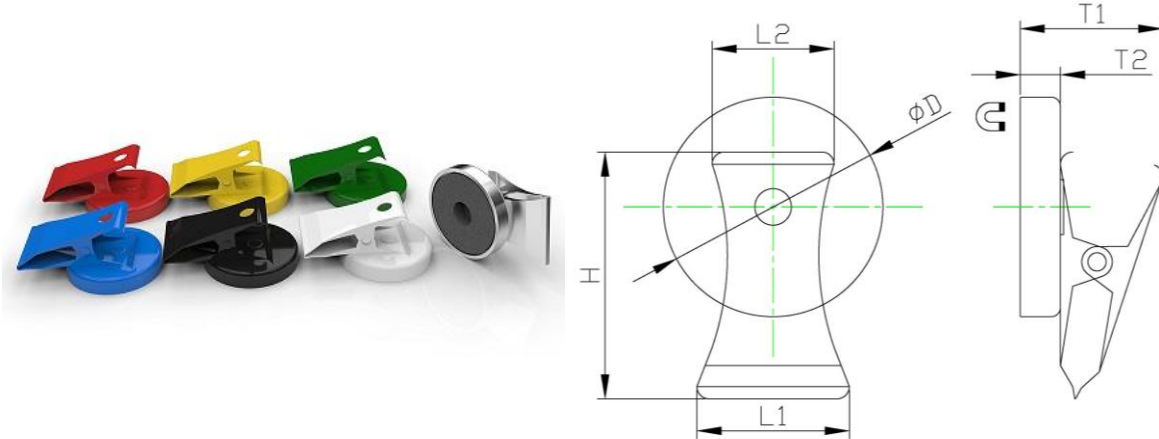

Item No.	D	H	d	Force			weight
	mm	mm	mm	Kg	N	Lbs	g
M-D12SEAL	12	16	8	1	10	2	9.5
M-D16SEAL	16	16	10	2	20	4	16
M-D20SEAL	20	25	12	4	40	9	33

NdFeB memo magnet with plastic case

Item No.	D	H	d	Force			weight
	mm	mm	mm	Kg	N	Lbs	g
PC12SEAL	12	20	7	0.8	8	1.7	4
PC19SEAL	19	25.5	10	1.5	15	3	8
PC29SEAL	29	38.5	12	2.3	23	5	20.5

Ferrite flat pot magnet with clip

Item No.	D	H	L1	L2	T1	T2	Force			Weight
	mm	mm	mm	mm	mm	mm	Kg	N	Lbs	g
RBF36C-S	36	40	25	20	23.5	6.6	7	66	15	40

Ferrite flat pot magnet with clip in different colors

Item No.	D	H	L1	L2	T1	T2	Force			Weight	color
	mm	mm	mm	mm	mm	mm	Kg	N	Lbs	g	
RBFB36C-B	36	40	25	20	23.5	6.6	7	66	15	40	Black
RBFB36C-W	36	40	25	20	23.5	6.6	7	66	15	40	White
RBFB36C-R	36	40	25	20	23.5	6.6	7	66	15	40	Red
RBFB36C-Y	36	40	25	20	23.5	6.6	7	66	15	40	Yellow
RBFB36C-G	36	40	25	20	23.5	6.6	7	66	15	40	Green
RBFB36C-BL	36	40	25	20	23.5	6.6	7	66	15	40	Blue

Magnetic foil with transparent sheet

Item No.	Size	Measurement	Opening
RML-A8W0.5mm	A8	99*66*0.5mm	upper side
RML-A6W0.5mm	A6	165*113*0.5mm	upper side
RML-A4W0.5mm	A4	314*224*0.5mm	upper and right-hand side
RML-A3W0.6mm	A3	438*314*0.6mm	upper and right-hand side