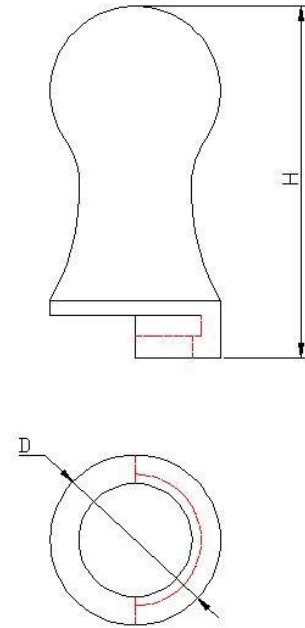

## Plastic handle memo magnet pick-up

Item No.	D	H	Color
	mm	mm	
PCRD30-R	30	62	RED