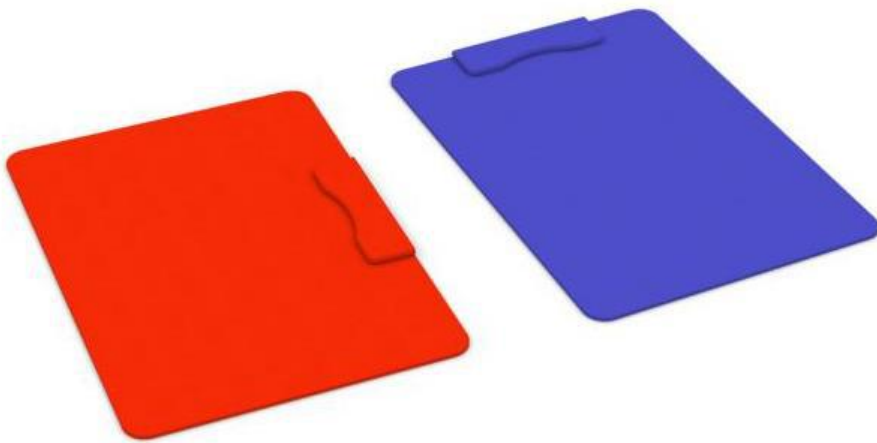

NdFeB magnetic document holder

Item No.	Size	Orientation	Color
MG-3501BLH	A4	Landscape	Blue
MG-2501BH	A4	Landscape	Black
MG-3501BLV	A4	Portrait	Blue
MG-2501BV	A4	Portrait	Black

Note: Other colors are available upon request