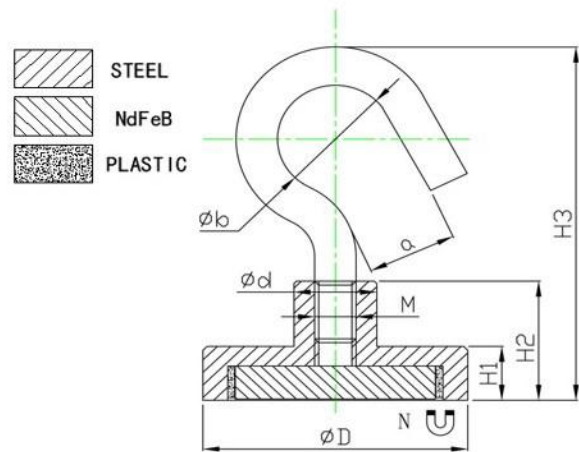

NdFeB flat pot magnet with hook in different colors

Item No.	D	d	H1	H2	H3	a	b	M	Force			Color
	mm	mm	mm	mm	mm	mm	mm		Kg	N	Lbs	
M-TNE20K-B	20.3	8.3	6.3	13.3	30.1	4.2	5.2	M4	13	127	28	Black
M-TNE20K-G	20.3	8.3	6.3	13.3	30.1	4.2	5.2	M4	13	127	28	Green
M-TNE32K-B	32.3	10.3	7.3	15.8	45.3	10.8	13.7	M5	28	274	61	Black
M-TNE32K-G	32.3	10.3	7.3	15.8	45.3	10.8	13.7	M5	28	274	61	Green