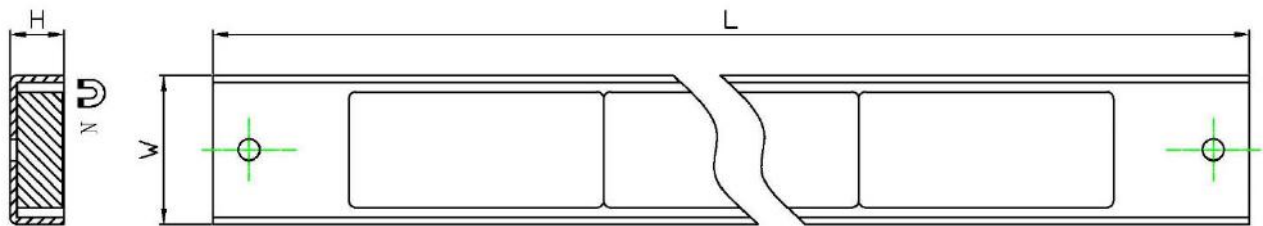

Ferrite channel magnet with mounting holes 24 inch

Item No.	L	W	H	Force			Weight
	mm	mm	mm	Kg	N	Lbs	g
CHFL24B	609.6	43.69	15.75	50	490	110	1764