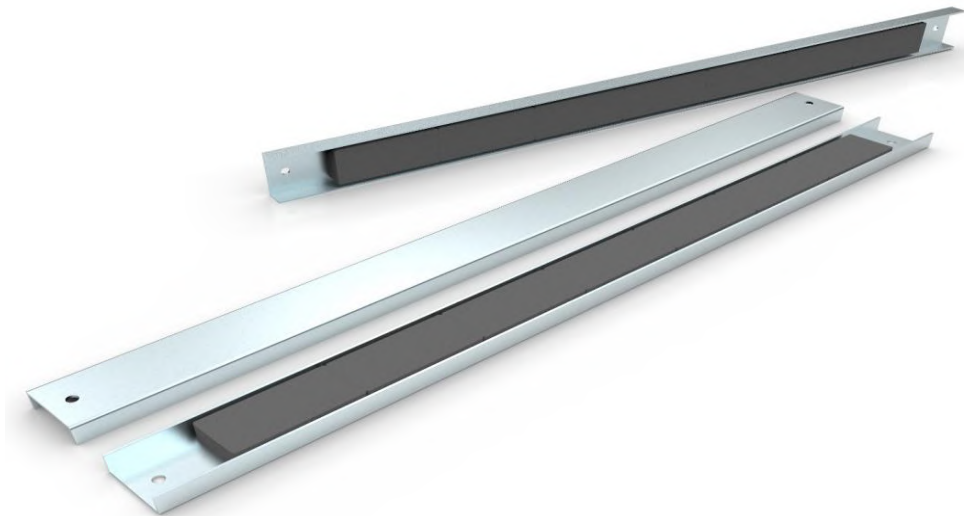

Ferrite channel magnet with mounting holes 24 inch

Item No.	L	W	H	Force			Weight
	mm	mm	mm	Kg	N	Lbs	g
CHFL24B	609.6	43.69	15.75	50	490	110	1764